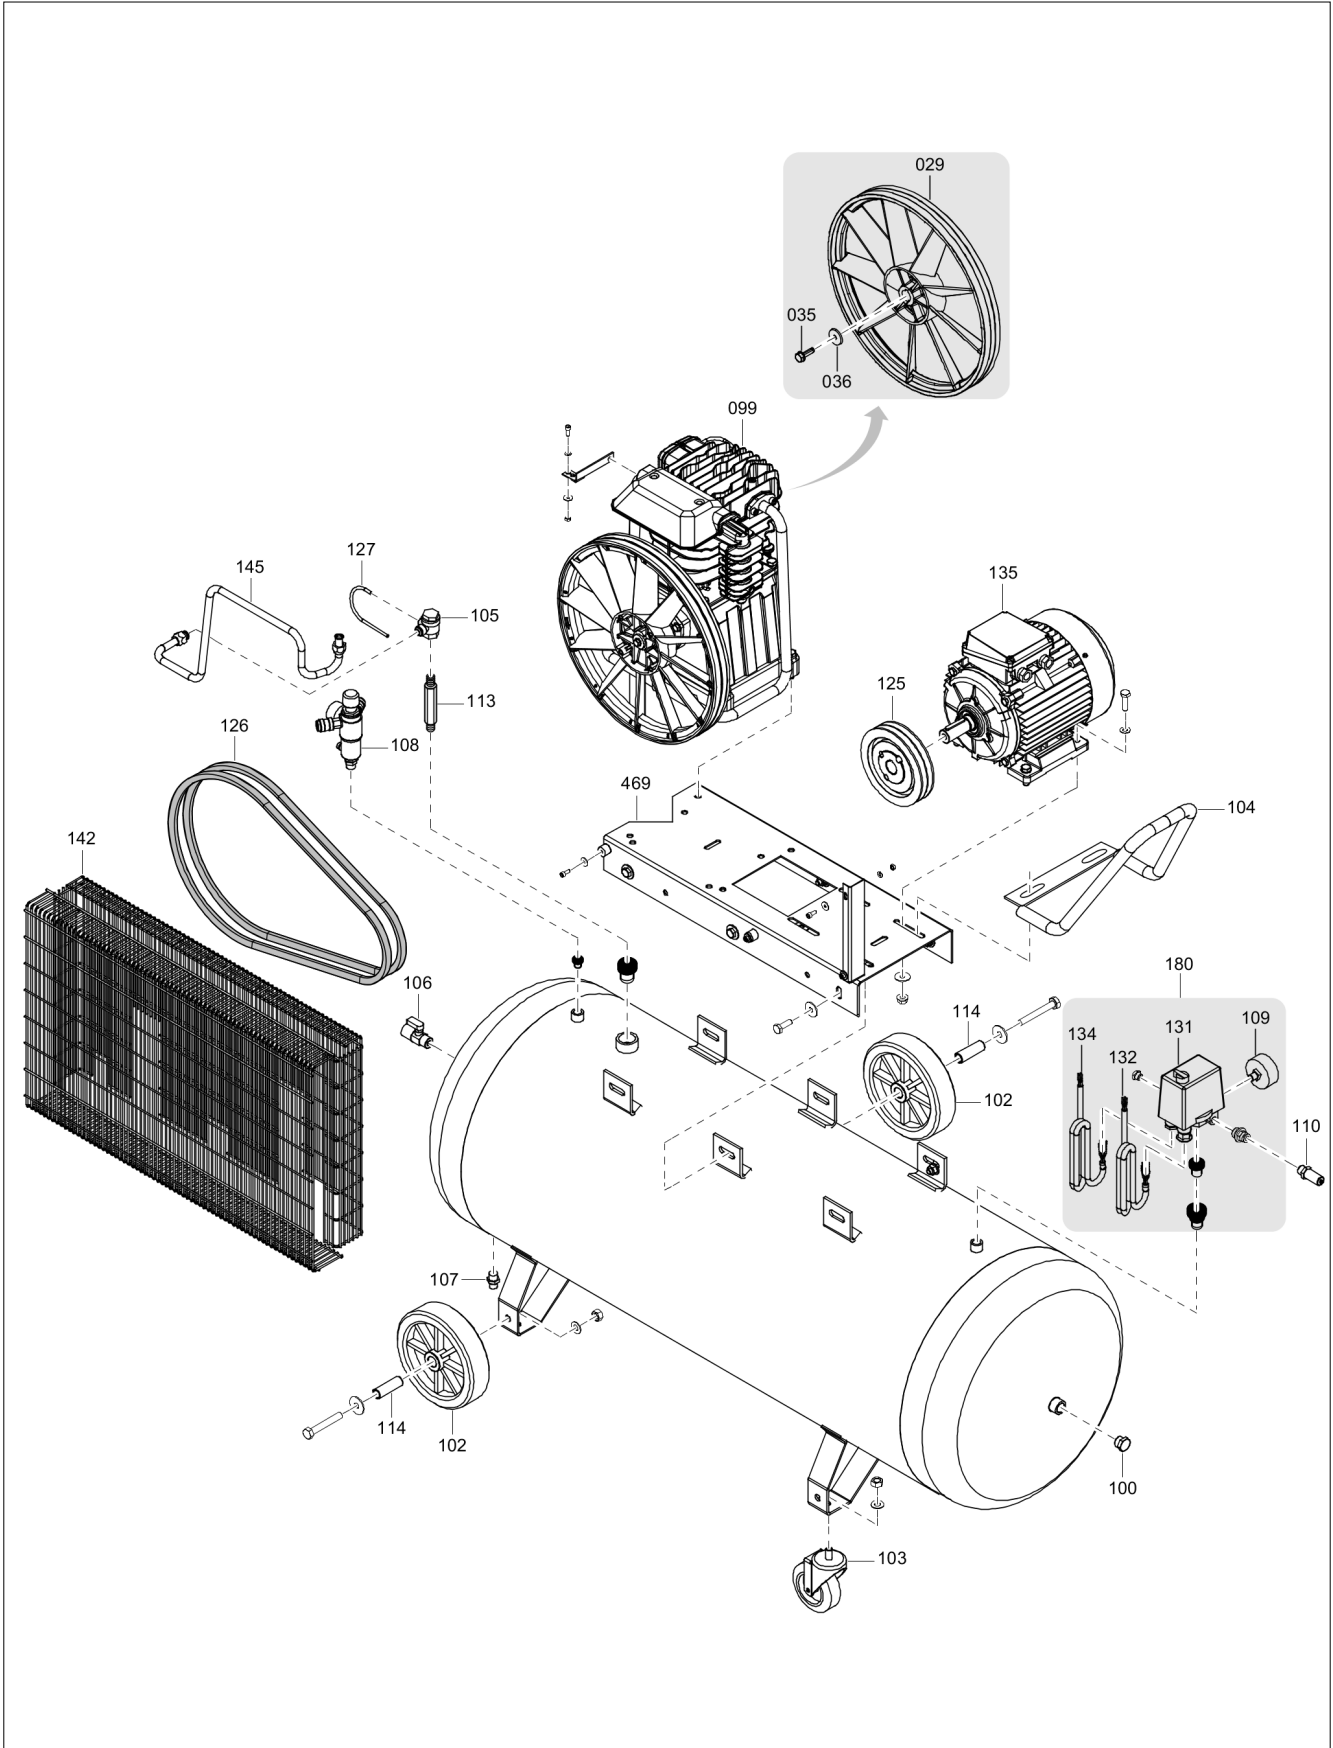

1127340500-1127340700_User manual 1

Appendix A:Pages Index A

Appendix B:Parts Index B

Service kit

Item	Part No.	Name	Qty	Uom
305	1129702979	Air filter	1	EA
325	1124230124	Valve plate kit	1	EA
330	1124080928	Upgrade kit	1	EA
335	1124080190	Gasket kit	1	EA
375	1126000788	Bottle 1L FIAC Performance oil	1	EA
KM1	1124080925	Easy kit	1	EA
PK1	1124080926	Performance kit	1	EA
HDK	1124080927	Heavy duty kit	1	EA

Item	Part No.	Name	Qty	Uom
029	1127200124	Flywheel	1	EA
035	1127010110	Screw	1	EA
036	1127030027	Washer	1	EA
099	1123020114	Pump	1	EA
100	1127090003	Plug -receiver	1	EA
102	1127260008	Wheel	2	EA
103	1127260043	Pivot wheel - front pin	2	EA
104	1125140014	Handle	1	EA
105	1127190033	Non-return valve	1	EA
106	1127130015	Ball valve	1	EA
107	1127130058	Drain tap	1	EA
108	1127100056	Pressure reducer	1	EA
109	1127110006	Gauge	1	EA
110	1127190209	Safety valve	1	EA
113	1127230426	Pipe	1	EA
114	1127330001	Wheel pin	2	EA
125	1127400533	Pulley	1	EA
126	1127370014	Belt	2	EA
127	1127230001	Rilsan tube	AR	EA
131	1127250134	Pressure switch	1	EA
132	1127320737	Cable	1	EA
134	1127320869	Cable	1	EA
135	1127380012	Motor	1	EA
142	1127240032	Beltguard	1	EA
145	1127230111	Delivery pipe	1	EA
180	1124050760	Pressure switch kit	1	EA
469	1125010046	Motor base	1	EA